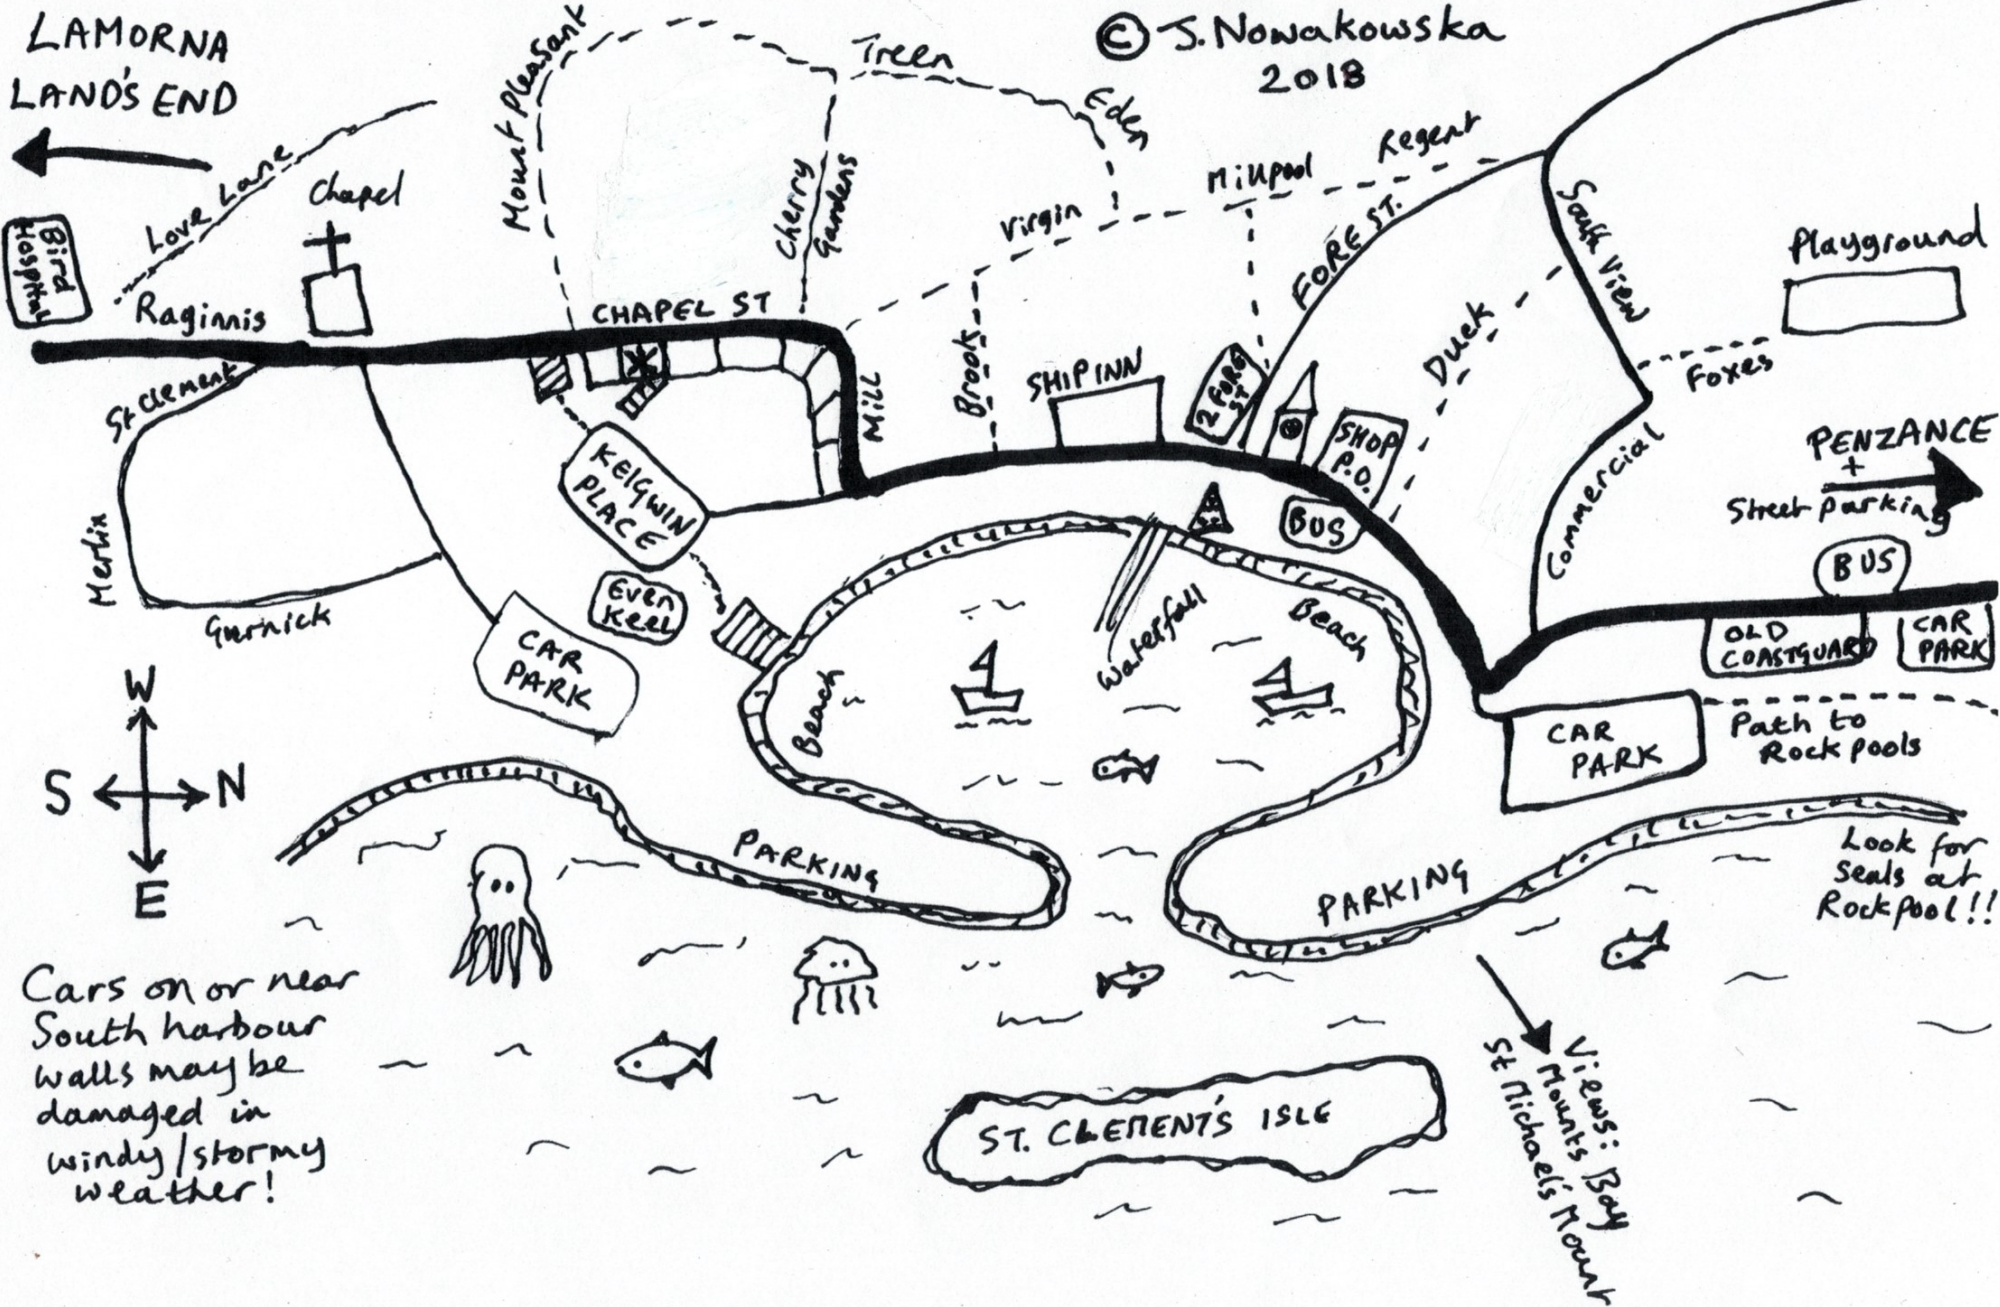

* Caroline Cottage, Chapel St, TR19 6SB

Approx. map of
Household streets
+ paths

© S. Nowakowska
2018

PAUL
→

LAMORNA
LAND'S END
←
Love Lane
Raginis
Chapel

Mount Pleasant
Cherry Gardens
MILL
CHAPEL ST
Tree

Eden
Virgin
Millpool
Regent
FORE ST.
Duck

Saith View
Foxes
Playground
PENZANCE + Street Parking
BUS
OLD COASTGUARD
CAR PARK
Path to Rock pools

St Clement
Merlin
Gurnick
CAR PARK
EVEN KEEL
KELGWIN PLACE

Cars on or near
South harbour
walls may be
damaged in
windy/stormy
weather!

ST. CLEMENT'S ISLE

Views: Bay
Mount's Mount
St Michael's Mount

Look for
seals at
Rockpool!!